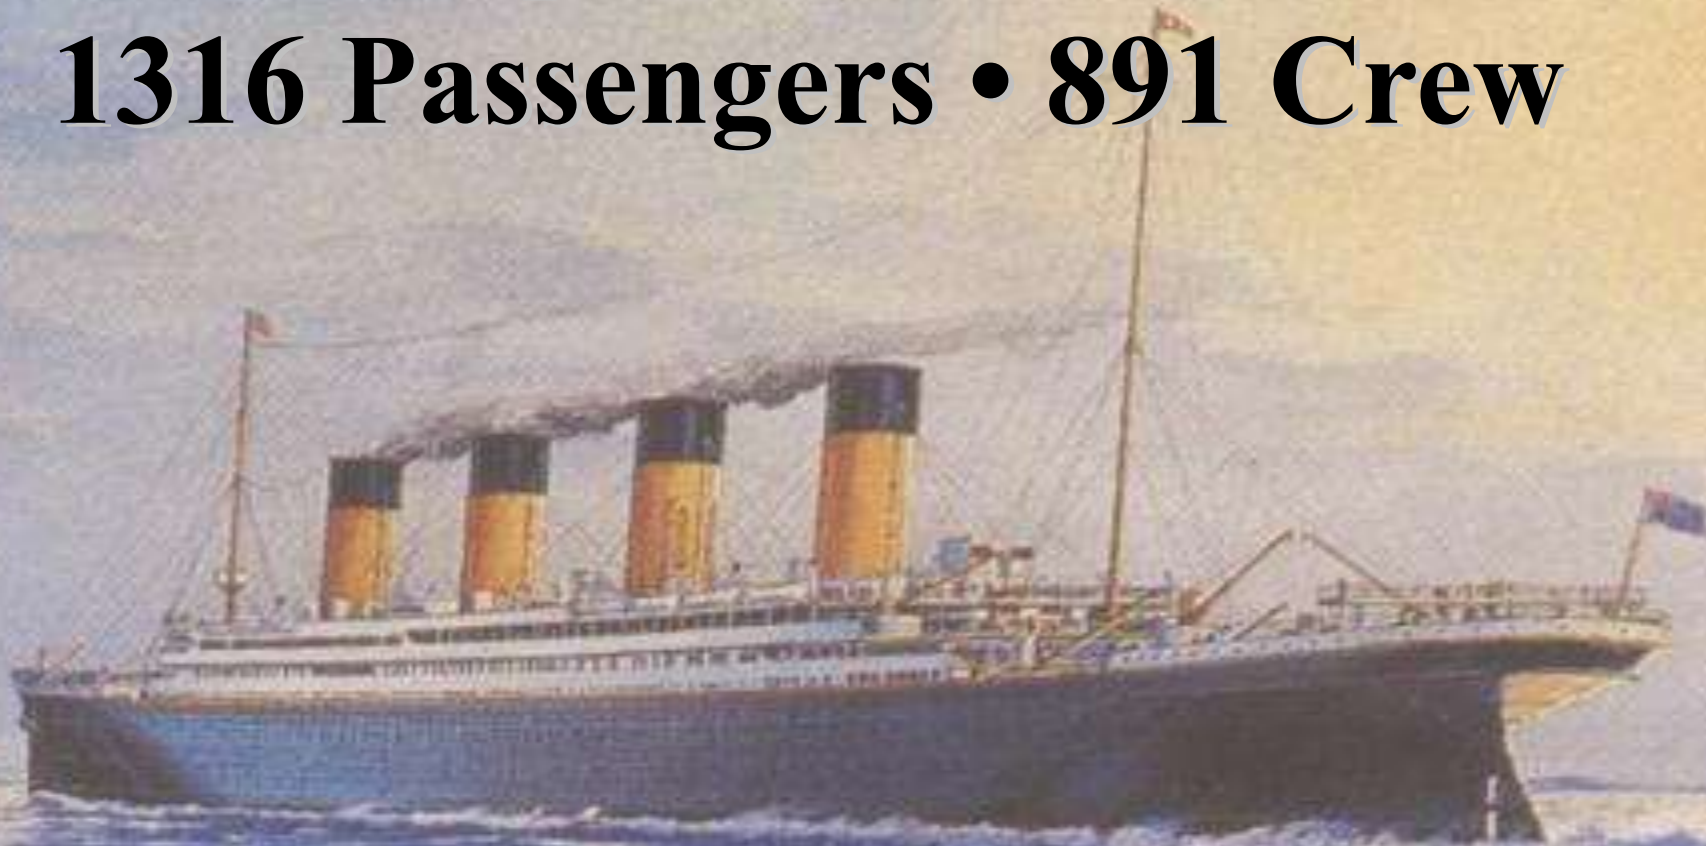

**Five Times Taller Than
Space Shuttle**

*Took A Mile To Make
90° Turn*

Total Weight — 46,000 Tons

555'

882.5'

X

92.5'

4 City Blocks Long

184'

April 14, 1912
1316 Passengers • 891 Crew

16 WOODEN LIFEBOATS

A large wooden lifeboat is being lowered from the side of a ship at night. The lifeboat is suspended by ropes and is being lowered into the water. The ship's hull is visible, with many windows illuminated from within. The scene is dark, with the primary light source being the ship's interior lights.

A large cruise ship is shown at night, illuminated from within, with its deck and upper levels visible. The ship is tilted slightly. Below the ship, several small, crowded rowing boats are on the water. The sky is dark with stars, and the water reflects the lights from the ship and the stars. The overall scene suggests a dramatic or urgent situation.